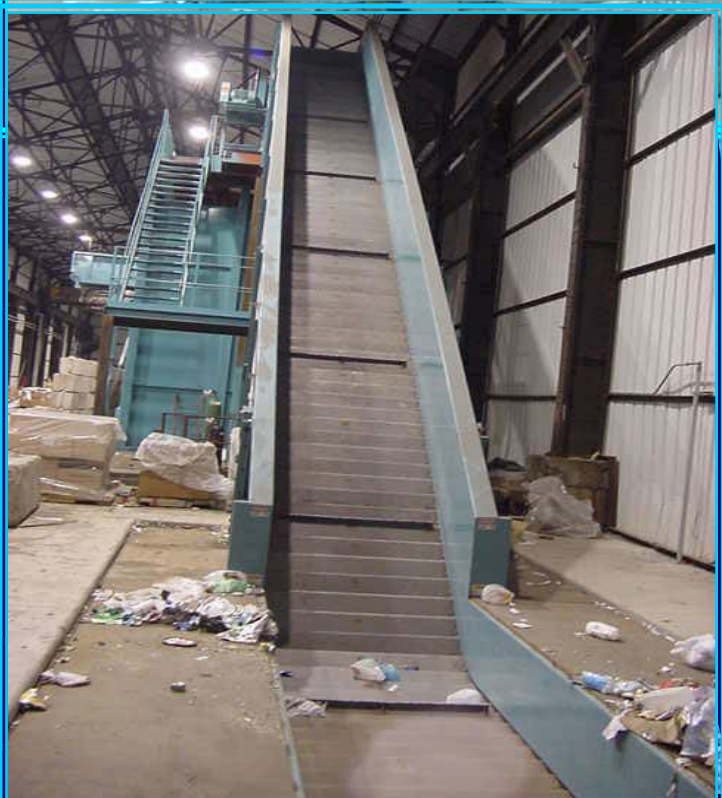

GREEN

GREEN MACHINE SALES, LLC

MACHINE

Steel Belt
Infeed
Conveyors

CONVEYOR SYSTEMS CUSTOMIZED TO FIT YOUR NEEDS

CONTACT US @ (877) 448-4443 OR WWW.GREENMACHINESALES.COM